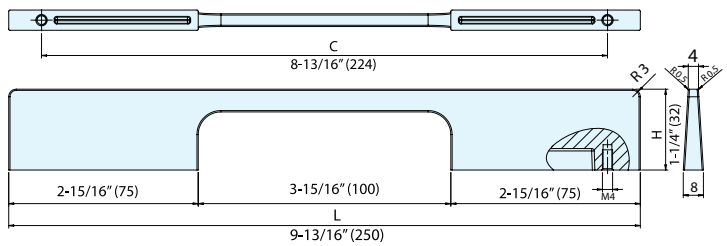

HANDLE

ES-Z002-224

- Unique design with sleek edges.
- Rustic finish.

Item No.	L	C	H	Weight (g)	Box (pcs)	Carton (pcs)
ES-Z002-224/WB	9-13/16" (250)	8-13/16" (224)	1-1/4" (32)	143	10	200
ES-Z002-224/DB						
ES-Z002-224/AB						
ES-Z002-224/AC						

Material	Finish
Zinc Alloy	White Bronze (WB), Dark Bronze (DB), Matte Antique Brass (AB), Matte Antique Copper (AC)

HANDLE

ES-Z001-224

- Modern feel.
- Smooth to the touch.

Item No.	L	C	H	Weight (g)	Box (pcs)	Carton (pcs)
ES-Z001-224/WB	9-13/16" (250)	8-13/16" (224)	1-1/4" (32)	143	10	200
ES-Z001-224/DB						
ES-Z001-224/AB						
ES-Z001-224/AC						

Material	Finish
Zinc Alloy	White Bronze (WB), Dark Bronze (DB), Matte Antique Brass (AB), Matte Antique Copper (AC)

HANDLE

ES-Z005-192

- Contemporary, rustic finish.
- Smooth to the touch.

Item No.	L	C	H	W	Weight (g)	Box (pcs)	Carton (pcs)
ES-Z005-192/WB	8" (202.35)	7-9/16" (192)	1-3/16" (30)	1" (25)	207	15	200
ES-Z005-192/DB							
ES-Z005-192/AB							
ES-Z005-192/AC							