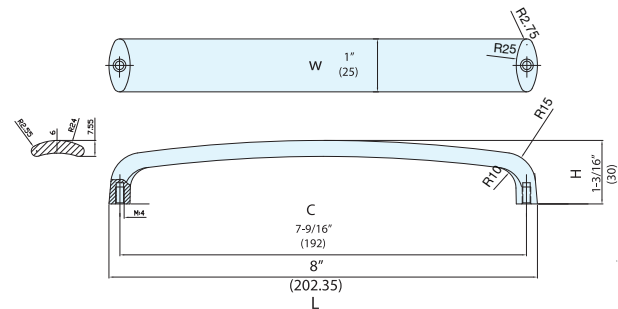

HANDLE

ES-Z002-224

- Unique design with sleek edges.
- Rustic finish.

Item No.	L	C	H	Weight (g)	Box (pcs)	Carton (pcs)
ES-Z002-224/WB	9-13/16" (250)	8-13/16" (224)	1-1/4" (32)	143	10	200
ES-Z002-224/DB						
ES-Z002-224/AB						
ES-Z002-224/AC						

Material	Finish
Zinc Alloy	White Bronze (WB), Dark Bronze (DB), Matte Antique Brass (AB), Matte Antique Copper (AC)

HANDLE

ES-Z001-224

- Modern feel.
- Smooth to the touch.

Item No.	L	C	H	Weight (g)	Box (pcs)	Carton (pcs)
ES-Z001-224/WB	9-13/16" (250)	8-13/16" (224)	1-1/4" (32)	143	10	200
ES-Z001-224/DB						
ES-Z001-224/AB						
ES-Z001-224/AC						

Material	Finish
Zinc Alloy	White Bronze (WB), Dark Bronze (DB), Matte Antique Brass (AB), Matte Antique Copper (AC)

HANDLE

ES-Z005-192

- Contemporary, rustic finish.
- Smooth to the touch.

Item No.	L	C	H	W	Weight (g)	Box (pcs)	Carton (pcs)
ES-Z005-192/WB	8" (202.35)	7-9/16" (192)	1-3/16" (30)	1" (25)	207	15	200
ES-Z005-192/DB							
ES-Z005-192/AB							
ES-Z005-192/AC							