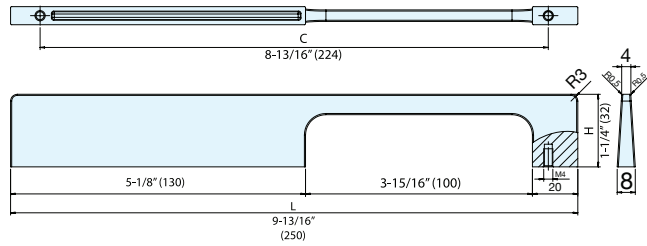

HANDLE

ES-Z002-224

- Unique design with sleek edges.
- Rustic finish.

Item No.	L	C	H	Weight (g)	Box (pcs)	Carton (pcs)
ES-Z002-224/WB	9-13/16" (250)	8-13/16" (224)	1-1/4" (32)	143	10	200
ES-Z002-224/DB						
ES-Z002-224/AB						
ES-Z002-224/AC						

Material	Finish
Zinc Alloy	White Bronze (WB), Dark Bronze (DB), Matte Antique Brass (AB), Matte Antique Copper (AC)

HANDLE

ES-Z001-224

- Modern feel.
- Smooth to the touch.

Item No.	L	C	H	Weight (g)	Box (pcs)	Carton (pcs)
ES-Z001-224/WB	9-13/16" (250)	8-13/16" (224)	1-1/4" (32)	143	10	200
ES-Z001-224/DB						
ES-Z001-224/AB						
ES-Z001-224/AC						

Material	Finish
Zinc Alloy	White Bronze (WB), Dark Bronze (DB), Matte Antique Brass (AB), Matte Antique Copper (AC)

HANDLE

ES-Z005-192

- Contemporary, rustic finish.
- Smooth to the touch.

Item No.	L	C	H	W	Weight (g)	Box (pcs)	Carton (pcs)
ES-Z005-192/WB	8" (202.35)	7-9/16" (192)	1-3/16" (30)	1" (25)	207	15	200
ES-Z005-192/DB							
ES-Z005-192/AB							
ES-Z005-192/AC							